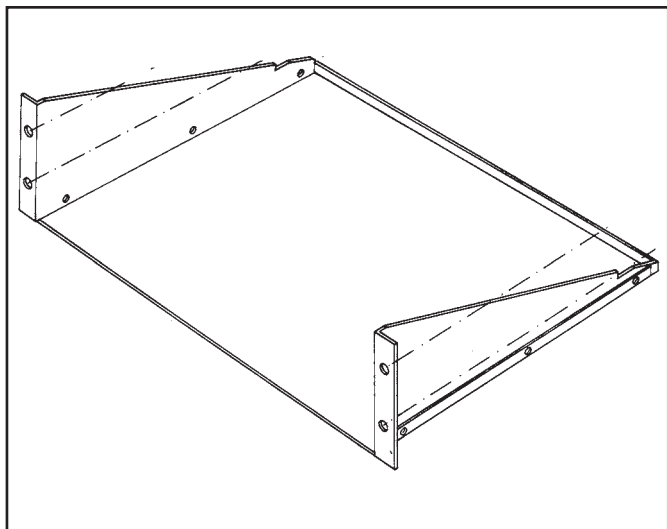

SERIES 4000

19" RACK SHELVES

P4035B - RACK MOUNTING SHELF - 3 RACK UNITS

P 4035B 3 Units

P 4035B RACK MOUNTING SHELF 3-UNITS OF VERTICAL RACK SPACE

19" Utility Rack Mounting Shelf. Heavy-Duty Steel Construction. Occupies 3 Units of Vertical Rack Space (5.¼"). • Construction: Heavy-Duty Steel • Finish: Matte Black • Dimensions: 19" W., 5¼" H., 14¾" D. (482 x 134 x 375 mm) • Net Weight: 5 Lb (2.3 Kg)

P4035/2B - RACK MOUNTING SHELF - 2 RACK UNITS

P 4035/2B 2 Units

P 4035/2B RACK MOUNTING SHELF 2 - UNITS OF VERTICAL RACK SPACE

19" Utility Rack Mounting Shelf. Heavy-Duty Steel Construction. Occupies 2 Units of Vertical Rack Space (3.½"). • Construction: Heavy-Duty Steel • Finish: Matte Black • Dimensions: 19" W., 3½" H., 14¾" D. (482 x 134 x 375 mm) • Net Weight: 4 Lb (1.8 Kg)