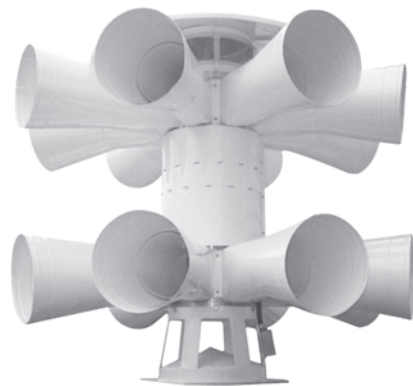

Omni-Directional Edwards Warning Siren

122 & 125 dB, 8 Horn, Equal Length, Dual Row

EWS-V6 & EWS-V9 Series

www.leedan.com info@leedan.com Toll-Free: 800-231-1414

FEATURES

Designed for medium or small, growing communities this siren is a true workhorse. It is also our most popular dual tone siren. Rated at 122 dB, the Cat. No. EWS-V6 is an omni-directional siren which produces continuous 360° coverage, making it a superior alternative to a rotating siren. The Cat. No. EWS-V9 is a battery powered version of the EWS-V6. The EWS-V9 includes a motor starter, charging system and battery box.

The EWS-V6 is available in either single or three phase power. Both the EWS-V6 and EWS-V9 are dual tone sirens, employing two rotors with different numbers of ports to produce a greater range of frequency. One rotor produces 460 cycles per second, and the other produces 920 cycles per second. All exposed siren components are of metal construction, which are "powder coated" for the most durable finish available. The fan and housing are made of non-corrosive cast aluminum.

- > AC model 122 dB @ 100 ft. (30.5 m)
DC model 125 dB @ 100 ft. (30.5 m)
- > Omni-Directional
- > Continuous duty motor
- > 8 horn, equal length, dual row

SPECIFICATIONS

- > Three phase motor:
 - 15 HP 208/230/460 V 60 Hz.
 - Starting amps: 198
 - Running amps: 36
- > Single phase motor:
 - (2) 7.5 HP 230V 60 Hz. motors
 - Starting amps: 360
 - Running amps: 72
 - * NOTE: Uses two starters
- > Port tone frequency: 460 cps
- > Weight: 750 lbs.
- > Max. diameter: 78" (198.1 cm)
- > Max. height: 65" (165.1 cm)
- > Max. mounting base: 19" (48.3 cm) sq.
- > Estimated sound circle:
 - 9,400 ft. (2865.1 m) continuous (AC model)
 - 11,000 ft. continuous (3352.8 m) (DC model)