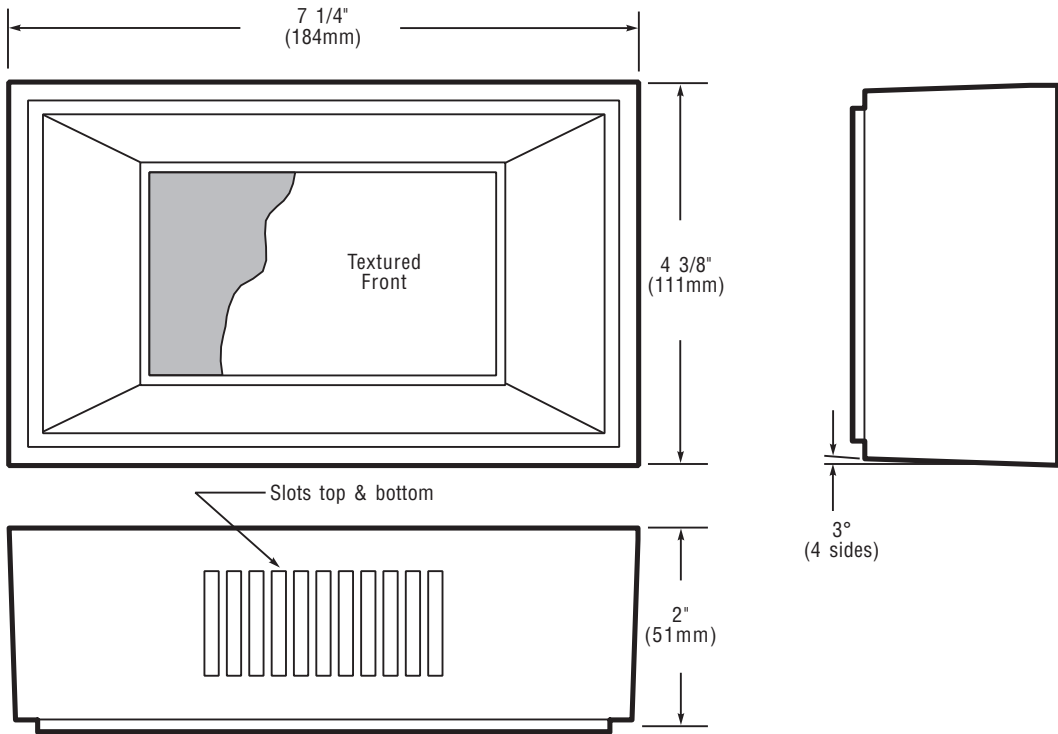

Two Entrance Door Chimes

Economical

C210 Series

FEATURES

- > Two entrance models
- > Free suspension aluminum tone bars
- > Requires no lubrication
- > Easy to install
- > Available in white or beige

www.leedan.com info@leedan.com Toll-Free: 800-231-1414

Cat. No.	Color	Number of Entrances	Volts	Amps	V A	Edwards Transformer
C210	Beige	Two	10	1.2	12	590
C210-W	White	Two	10	1.2	12	590

www.leedan.com info@leedan.com Toll-Free: 800-231-1414