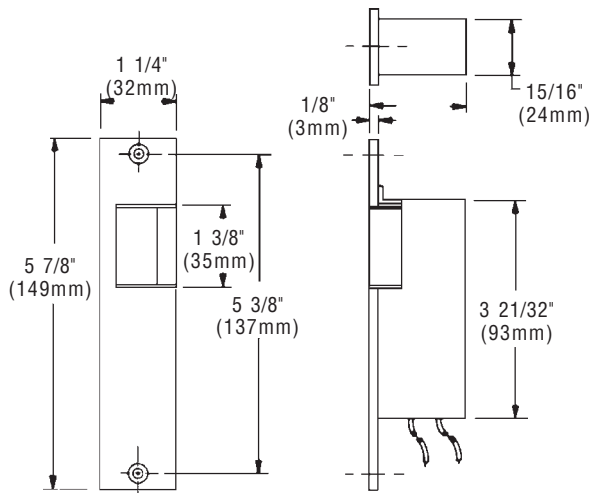

Door Openers

177 & 178 Series

www.leedan.com info@leedan.com Toll-Free: 800-231-1414

Fits left and right hand doors
Easy installation
Rugged, heavy duty construction
For use in wood and metal jambs

The Catalog 177 and 178 mortise type door openers are dependable long service devices, providing the security and convenience of remote control door-lock operation. These units flush mount in place of the regular door strike plate and are ideal for narrow door stiles.

Cat. No.	Description	Voltage	Amps	Transformer	Finish
177-AF	Non-reverse acting	4 - 6V DC	1.3 - 2.7	—	Painted brass faceplate with chrome nosing
		8 - 16V AC		12V tap of 88-50 or 596	
177-G5	Non-reverse acting	24V AC	1.4	24V tap of 88-50 or 599	
177-G1	Non-reverse acting	24V DC	.19	—	
177-RG5*	Reverse acting Continuous duty	24V DC	.19	24V tap of 88-50 or 592	
178-AF	Non-reverse acting	4 - 6V DC	1.3 - 2.7	—	Satin chrome faceplate and nosing
		8 - 16V AC		12V tap of 88-50 or 596	
178-G5	Non-reverse acting	24V AC	1.4	24V tap of 88-50 or 599	
178-G1	Non-reverse acting	24V DC	.30	—	
178-RG5*	Reverse acting Continuous duty	24V DC	.19	24V tap of 88-50 or 592	
*SR-1	Silencing Assembly (rectifier) required with AC transformers on reverse action openers. 1 1/4" (32mm) square.				