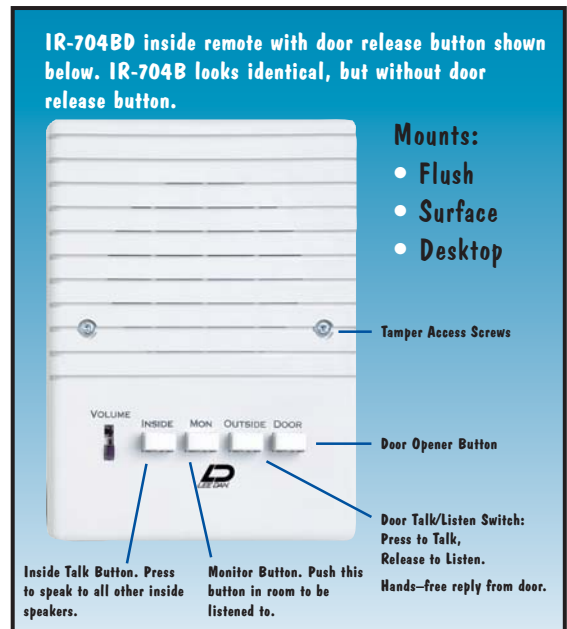

Up To 20 Stations • Easy Hookup Using 2 Twisted Pairs

Tek-Com™ is so affordable, you can put a station in every room of your home or office!

An ever popular use of intercoms is for monitoring baby's room. Enjoy the peace of mind that comes with monitoring a newborn baby, sick child or grandparent with a Tek-Com intercom. You can monitor any inside room full-time, always ready to give assistance when needed.

It isn't always safe to open your front door to strangers. Identifying visitors through the safety of your intercom away from the front door is a smart idea! Answering your door is safe and easy with Tek-Com. Simply press the 'outside' speaker button to speak to your visitor, then release to listen. Your visitor can talk and listen hands-free.

Has your door bell ever rung just as you got out of the shower? With Tek-Com in your home you can still answer your door quickly, safely, and with full privacy!

In addition to monitoring and door answering, Tek-Com makes room-to-room communication easy and convenient. Press the 'inside' button on any IR-704 type station and you are speaking to all other inside stations (maximum ten 'on' at one time).

For day care centers and small offices, remote door release is available with optional IR-704BD inside stations.

Model	Description	Height	Width	Depth
IR-704B	Standard inside remote station. White.	6-7/8	5	2-3/8
IR-704BD	Same as IR-704B with door release button.	6-7/8	5	2-3/8
IR-704BS	Stainless Steel verion of IR-704B	6-7/8	5	2-3/8
PK-724	Tek-Com amplifier w/built-in chime.	5-1/2	3	1-7/8
IR-501B	Same as IR-100B with call button.	6-7/8	5	2-3/8
OR-101	Outside alum. remote w/weather-resistant mylar cone speaker, no call button	6-7/8	5	1-1/2
OR-103	Same as OR-101 with call button.	6-7/8	5	1-1/2
OR-203	All aluminum version of OR-103.	6-7/8	5	1-1/2
OR-203BR	Lacquered brass version of OR-103.	6-7/8	5	1-1/2
OR-601	Outside plastic remote w/weather-resistant mylar speaker, no call button. Woodgrain.	5-1/4	4	1-1/4
OR-603	Same as OR-601 with call button.	5-1/4	4	1-1/4
RH-15	OR-601/603 available all white finish: add suffix W			
DO-001	Round patio horn (8 ohm, 12 watt max., 8 watts nominal) with talk-back, white.	5-1/4	5-1/4	6-5/8
IH-101	Heavy duty electric door release. Reversible mortise type (16-24V AC or DC).	5-7/8	1-1/4	1-5/16
IH-102	Flush steel back box for IR, OR* and SM stations. Galvanized with knockouts.	5-1/2	4	1-3/4
IH-102	Flush mount drywall ring for IR, OR* & SM	6	4-3/4	1/2
IH-400A	White desk/ surface mount box for IR units.	6-7/8	5	1-3/4
IH-700	Surface box for IR stations. White.	6-7/8	5	1-3/4
OH-700	Surface box for OR* stations. Black.	6-7/8	5	1-3/4
PS-3A	Pigtail transformer. (120VAC/16VAC-10VA) UL listed.			
PS-20A	Plug-in transformer. (120VAC/16VAC-20VA) UL listed.			
SC-1	'Scrulox' screwdriver used for special tamper-resistant mounting screws supplied with stations.			
2PRJ	Two twisted pair (4 conductor) No. 22 AWG cable. Solid wire jacketed for remote stations without call buttons. Includes 2 spares.			
3PRJ	Three twisted pairs (6 conductor) No. 22 AWG cable. Solid wire jacketed for remote stations with call buttons. Provides 2 spares using IR-704B stations.			
2/18	2 conductor No. 18 AWG wire. Use for IR-704BD door opener and transformer connections.			

*Except OR-600 series, which surface mount to wall, or use 1-gang electrical box.

PK-724
Tek-Com
Amplifier