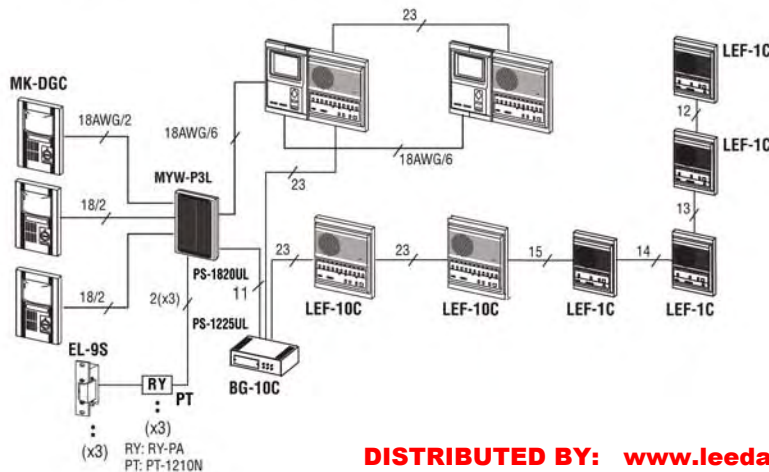

## Intermixable Open Voice System - Semi-flush Mount Design

The Master Sentry system provides simple communication between rooms and outside entry areas. For small to large homes, a system can be designed to meet virtually any communication need.

### Features:

- Same features as LEF system, plus
- Semi-flush mount master and sub stations
- LEF-1C sub-master for door answering & All Call
- Every master and sub-master can initiate All Call
- Monitor any room station from a master station
- Door Chime and All Call with BG-10C (+ PS-1225UL)
- Music volume control on masters, LEF-1C & LE-C/CN subs
- Black & white PanTilt video door entry can be included

Models	Capacity	Cable
LEF-1C	(sub-master)	10 (12 w/video)
LEF-3C	4 stations	12 cond.
LEF-5C	6 stations	15 cond. (*1)
LEF-10C	11 stations	20 cond. (*2)

(\*1) +5 (K1 ~ K5),  
(\*2) +10 (K1 ~ K10)  
for video and/or door  
release control