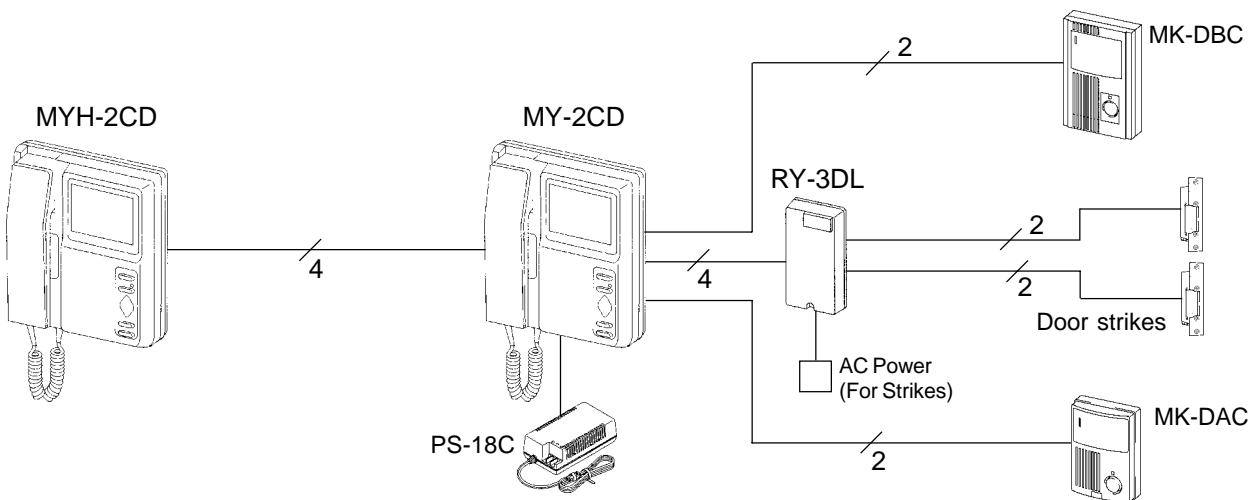

Power Supply

- PS-18C 18V DC, 2A, UL listed

BLACK & WHITE VIDEO SYSTEM:

Inside Monitors

- MY-2CD Main monitor/handset station
- MYH-2CD Sub monitor/handset station
- MY-1HD Audio-only room station

COLOR VIDEO SYSTEM

Inside Monitors

- KB-3MRD Main monitor/handset station
- KB-3HRD Sub monitor/handset station
- KB-3SD Audio-only room station

Video Door Station

- KB-DAR Surface mount, tilt

Power Supply

- PS-24E 24V DC, 2A, UL listed

MY-2CD SYSTEM LAYOUT EXAMPLE:

KB SYSTEM LAYOUT EXAMPLE: