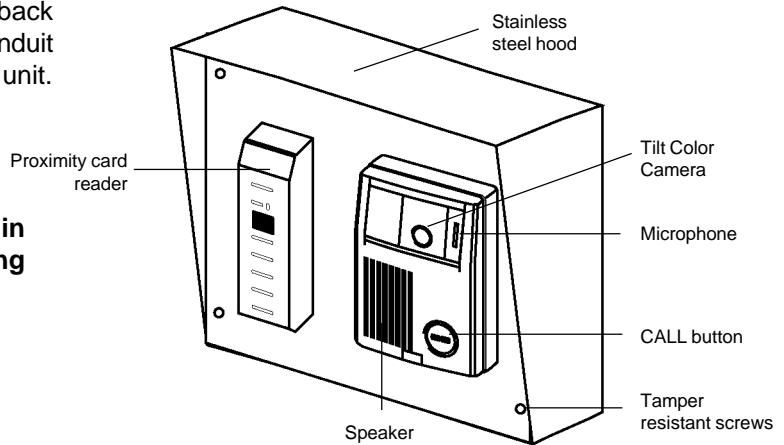

Video Mounting Accessories

SBX-ACE

DESCRIPTION:

The SBX-ACE is a stainless steel surface mount box designed for mounting an Aiphone Door Station and Access Control device together to create a complete access control package. The unit is constructed of double-layer cold rolled brushed stainless steel, folded and welded. Openings at the bottom of the unit are to allow drainage of moisture when used in outdoor applications. Openings are provided in the back of the unit for mounting and wiring. Three conduit knockouts are provided at the bottom of the unit.

FEATURES:

- Vandal resistant stainless steel
- Mounts Intercom and Access Control device together
- Any 1-gang Audio-only or Audio Video Door Station can be used
- Blank faceplate allows wide range of mounting options
- Hooded covering to protect units from direct exposure to weather
- Tamper resistant mounting hardware

KB-DAR with Card reader in SBX-ACE housing