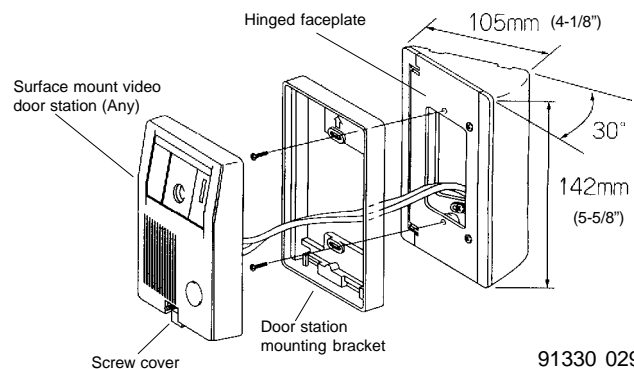

MOUNTING & INSTALLATION:

*Intercom Solutions For
Communications and Security*

91330 0299
Printed in USA