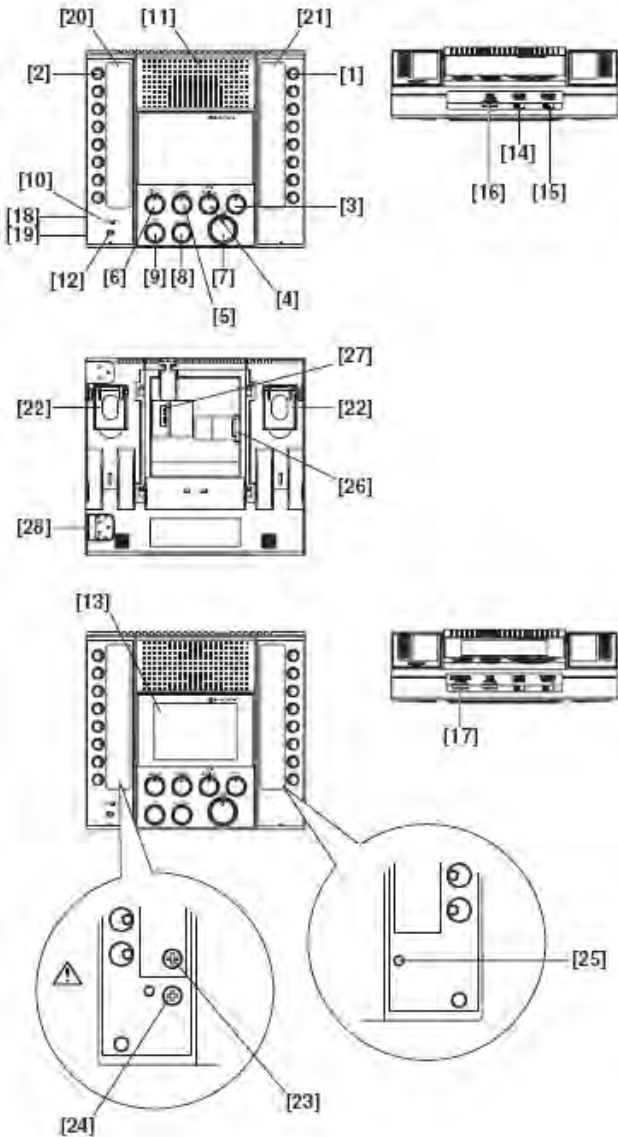

AX-8MV

Audio Video Master Station for AX Series

FEATURE CALL-OUTS: