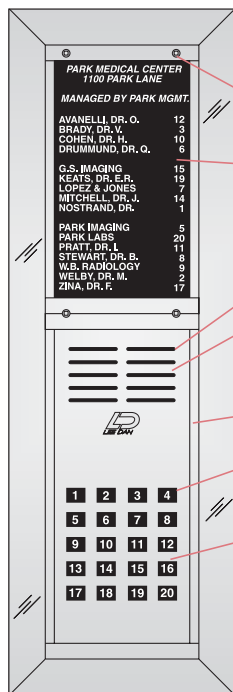

VS-020T

**VANDAL-RESISTANT
HEAVY EXTRUDED ALUMINUM
Durable Intercom Lobby Panels
Our Industry's MOST POPULAR Lobby Panel!**