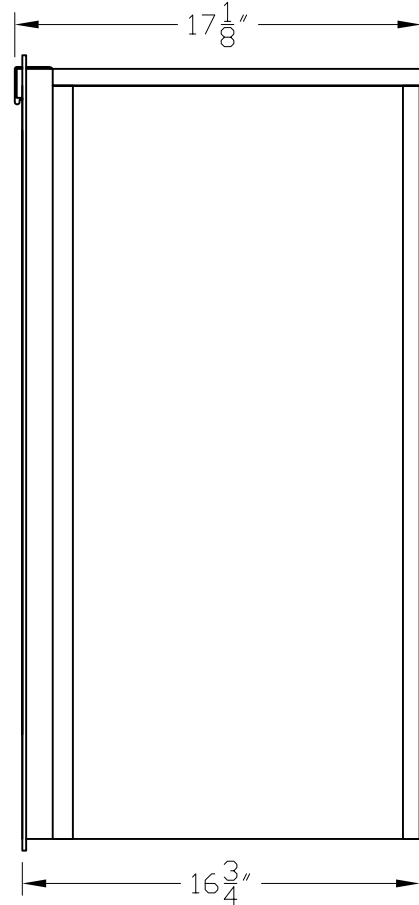

Cabinet Model: S6

SIDE VIEW

TOP VIEW

MODEL S6

Distributed By:
LEE DAN COMMUNICATIONS, INC.
www.leadan.com info@leadan.com
Toll-Free: 800-231-1414

2B GLOBAL INC.			
DRAWING NO. 2B-USPS-S6-STD-01		DRAWING TITLE: Horizontal Mailboxes - Std 4C	
DATE 20 FEB 2009		FRONT LOADING FLEX SERIES	
SCALE 1:1	SIZE L	REVISION NO. 0	SHEET 1 OF 1