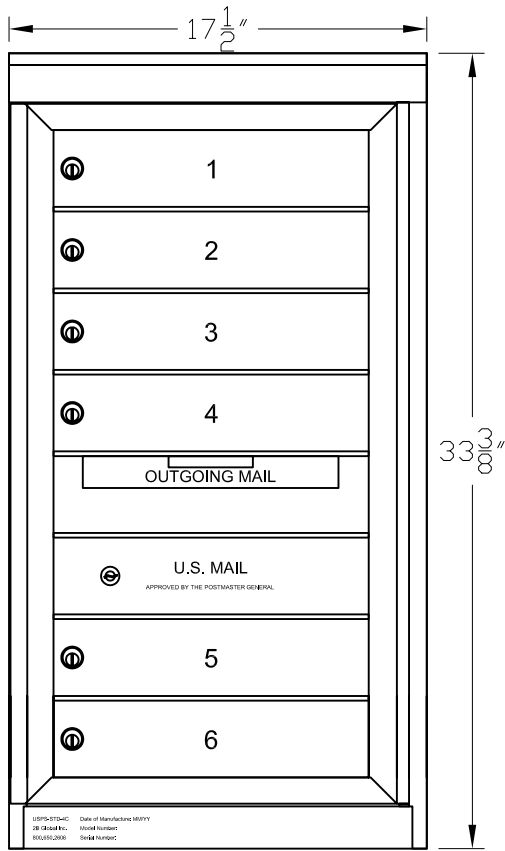

Cabinet Model: S6

SIDE VIEW

TOP VIEW

MODEL S6

Distributed By:
LEE DAN COMMUNICATIONS, INC.
www.leadan.com info@leadan.com
Toll-Free: 800-231-1414

2B GLOBAL INC.			
DRAWING NO. 2B-USPS-S6-STD-01		DRAWING TITLE: Horizontal Mailboxes - Std 4C	
DATE 20 FEB 2009		FRONT LOADING FLEX SERIES	
SCALE 1:1	SIZE L	REVISION NO. 0	SHEET 1 OF 1