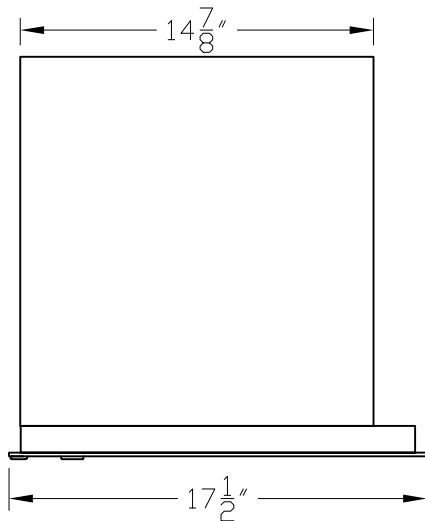

Cabinet Model: S6

SIDE VIEW

TOP VIEW

MODEL S6

Distributed By:
LEE DAN COMMUNICATIONS, INC.
www.leadan.com info@leadan.com
Toll-Free: 800-231-1414

2B GLOBAL INC.			
DRAWING NO. 2B-USPS-S6-STD-01		DRAWING TITLE: Horizontal Mailboxes - Std 4C	
DATE 20 FEB 2009		FRONT LOADING FLEX SERIES	
SCALE 1:1	SIZE L	REVISION NO. 0	SHEET 1 OF 1