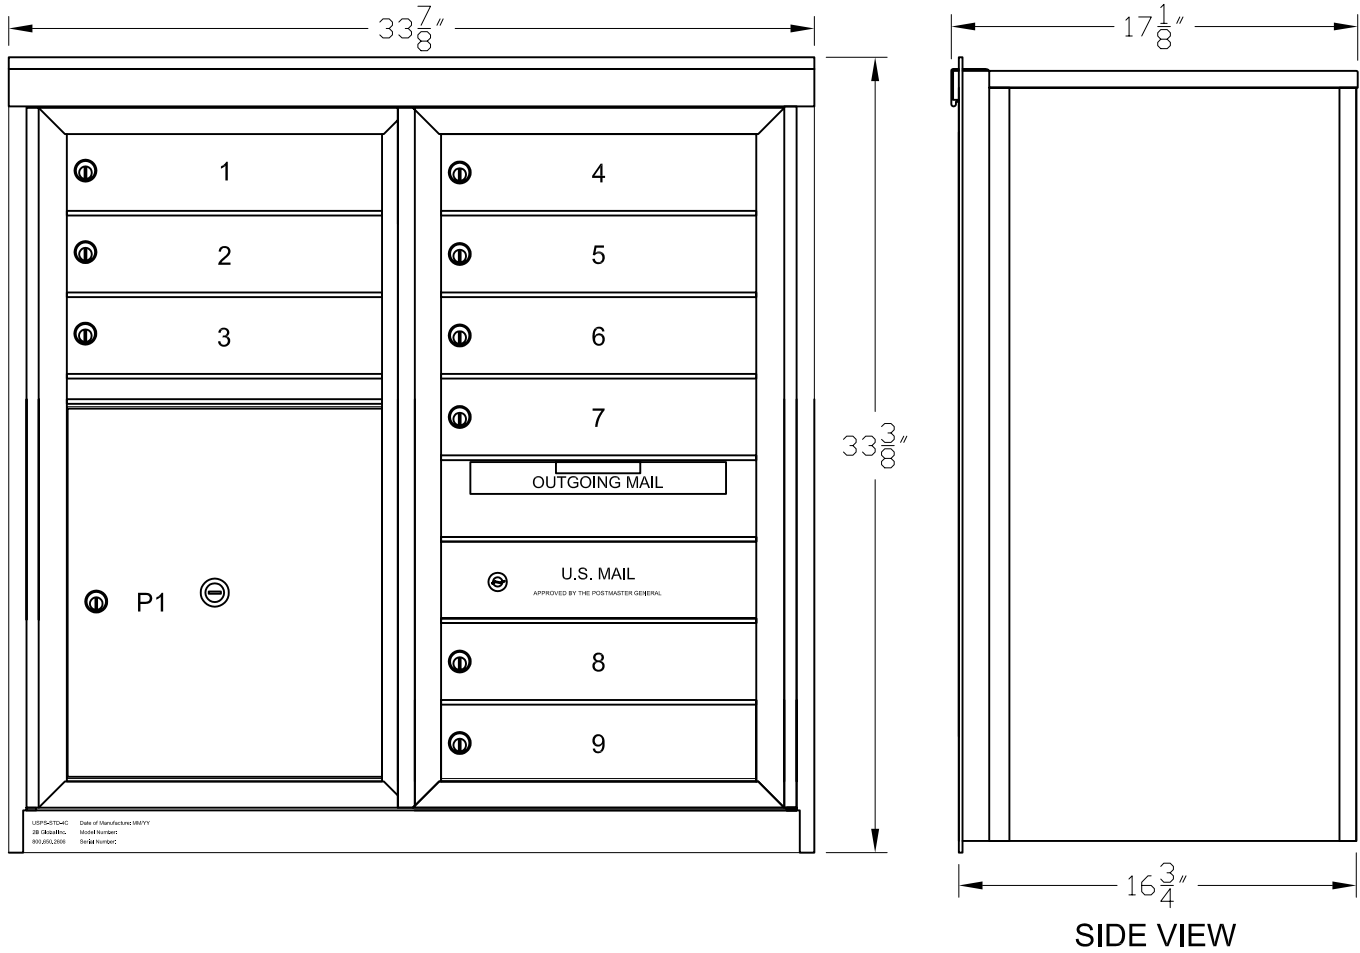

Cabinet Model: D9P1

Distributed By:
LEE DAN COMMUNICATIONS, INC.
www.leedan.com info@leedan.com
Toll-Free: 800-231-1414

2B GLOBAL INC.			
DRAWING NO. 2B-USPS-D9P1-STD-01		DRAWING TITLE: Horizontal Mailboxes - Std 4C	
DATE 20 FEB 2009		FRONT LOADING ADA54 SERIES	
SCALE 1:1	SIZE L	REVISION NO. 0	SHEET 1 OF 1