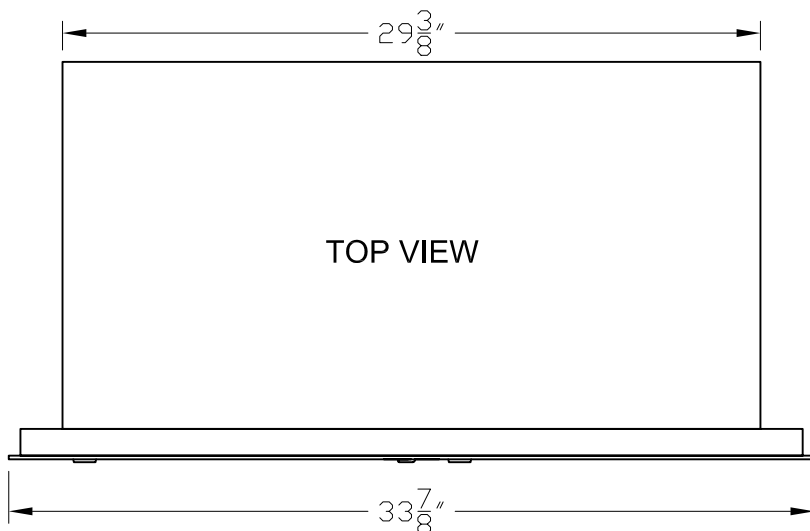

Cabinet Model: D9P1

Distributed By:
LEE DAN COMMUNICATIONS, INC.
www.leedan.com info@leedan.com
Toll-Free: 800-231-1414

2B GLOBAL INC.			
DRAWING NO. 2B-USPS-D9P1-STD-01		DRAWING TITLE: Horizontal Mailboxes - Std 4C	
DATE 20 FEB 2009		FRONT LOADING ADA54 SERIES	
SCALE 1:1	SIZE L	REVISION NO. 0	SHEET 1 OF 1