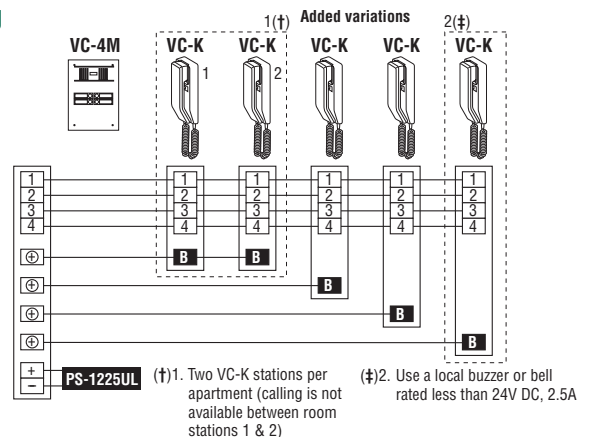

Wiring

Specifications

- **Power Source** 12V DC, 80mA (intercom), 100mA (lamp) - Use PS-1225UL
- **Communication** Electronic buzzer rings VC-K station(s), frequency is approx. 600Hz, pick up (either) handset too reply
- **Wiring** Door to master: 5-cond., non-shielded
  Between masters (6 looped): 10-cond., non-shielded
  Between masters (12 looped): 16-cond., non-shielded
- **Distance** Door to master: 1,100'(22AWG) 2,500'(18AWG)
- **Wire Type** Door to room station or tenant station: Aiphone #812205
  Between room station or tenant station (6 looped): #812210
  Between room station or tenant station (12 looped): #812216