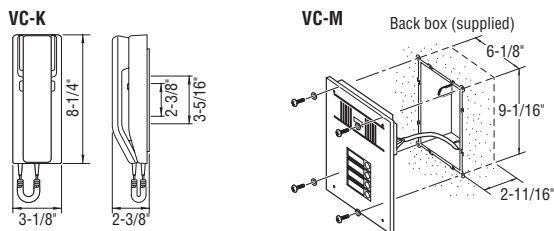

RY-PA
Door Release Relay
→ p.129

VC-BBX
Surface Mount Box for VC-M entrance stations
→ p.127

VC-MW/B
Dual Entrance Station Adaptor

Features

- One or two handset room stations per apartment
- Door release from tenant station
- Single entry panel in 0, 2, 4, 6, 8, and 10-call sizes
- Add-on panels in 8 and 16-call sizes (VCH-8, VCH-16)
- Dual entrance station with VC-MW/B
- Backlit directory at entrance panel
- Activate external buzzer at room station (with RY-PA)
- Surface mount box for single VC-M or VCH panel

Unit Dimensions

	Front panel			Built-in box		
	H	W	D	H	W	D
VC-M, VCH panel	10-1/4"	7-5/16"	5/64"	9-1/16"	6-1/8"	2-11/16"
VC-BBX	-	-	-	10-3/8"	7-1/2"	2-1/16"

NOTE: Multiple box mounting - keep a distance of 7-5/16" between two box centers